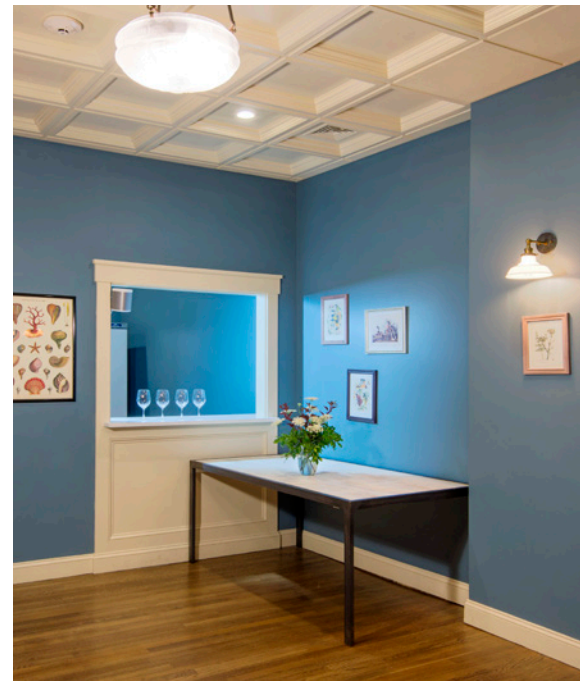

SCOPE

Addition

DAVIS
SQUARE
ARCHITECTS

RESTAURANTS & CAFÉS
davissquarearchitects.com